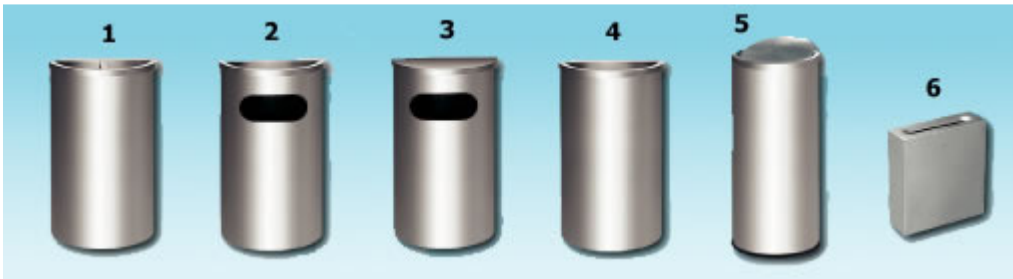

**1. Stainless Steel
Semi Round Bin c/w 1/2
Ashtray 1/2 Open Top**

SRB-037/SS
Size: 457L x 227W x 760H mm

**2. Stainless Steel
Semi Round Bin
c/w Ashtray Top**

SRB-038/SS
Size: 457L x 227W x 760H mm

**3. Stainless Steel
Semi Round Bin
c/w Flat Top**

SRB-039/SS
Size: 457L x 227W x 760H mm

**4. Stainless Steel
Semi Round Bin
c/w Open Top**

SRB-044/SS
Size: 457L x 227W x 760H mm

**5. Stainless Steel
Litter Bin c/w
Flip Top**

FT-031/SS
Size: 345Dia x 785H mm

**6. Stainless Steel
ATM Box**

ATM-033/SS
Size: 220L x 75W x 240H mm