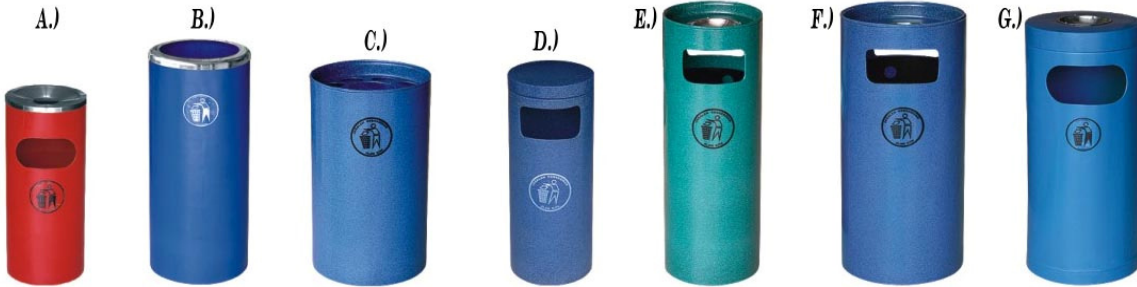

POLY ETHYLENE / FIBRE GLASS BINS (1)

A. Aries
C/W stainless steel
Ash Tray Top
Dimension: 245(D) x 580(H)mm

B. Open Top
C/W Stainless Steel Cover
Dimension: 300(D) x 710(H) mm

C. Umbrella Bin
Dimension: 370(D) x 645(H) mm

D. OLYMPIC 16
Dimension : 245(D)x 645(H) mm

E. OLYMPIC 30
C/W Ash Tray Top and Inner Bin
Dimension: 285(D) x 815(H) mm

F. OLYMPIC 50
C/W Ash Tray Top and Inner Bin
Dimension: 370(D) x 815(H) mm

G. Energy 50
C/W Ash TrayTop
Dimension: 350(D) x 800 (H)mm